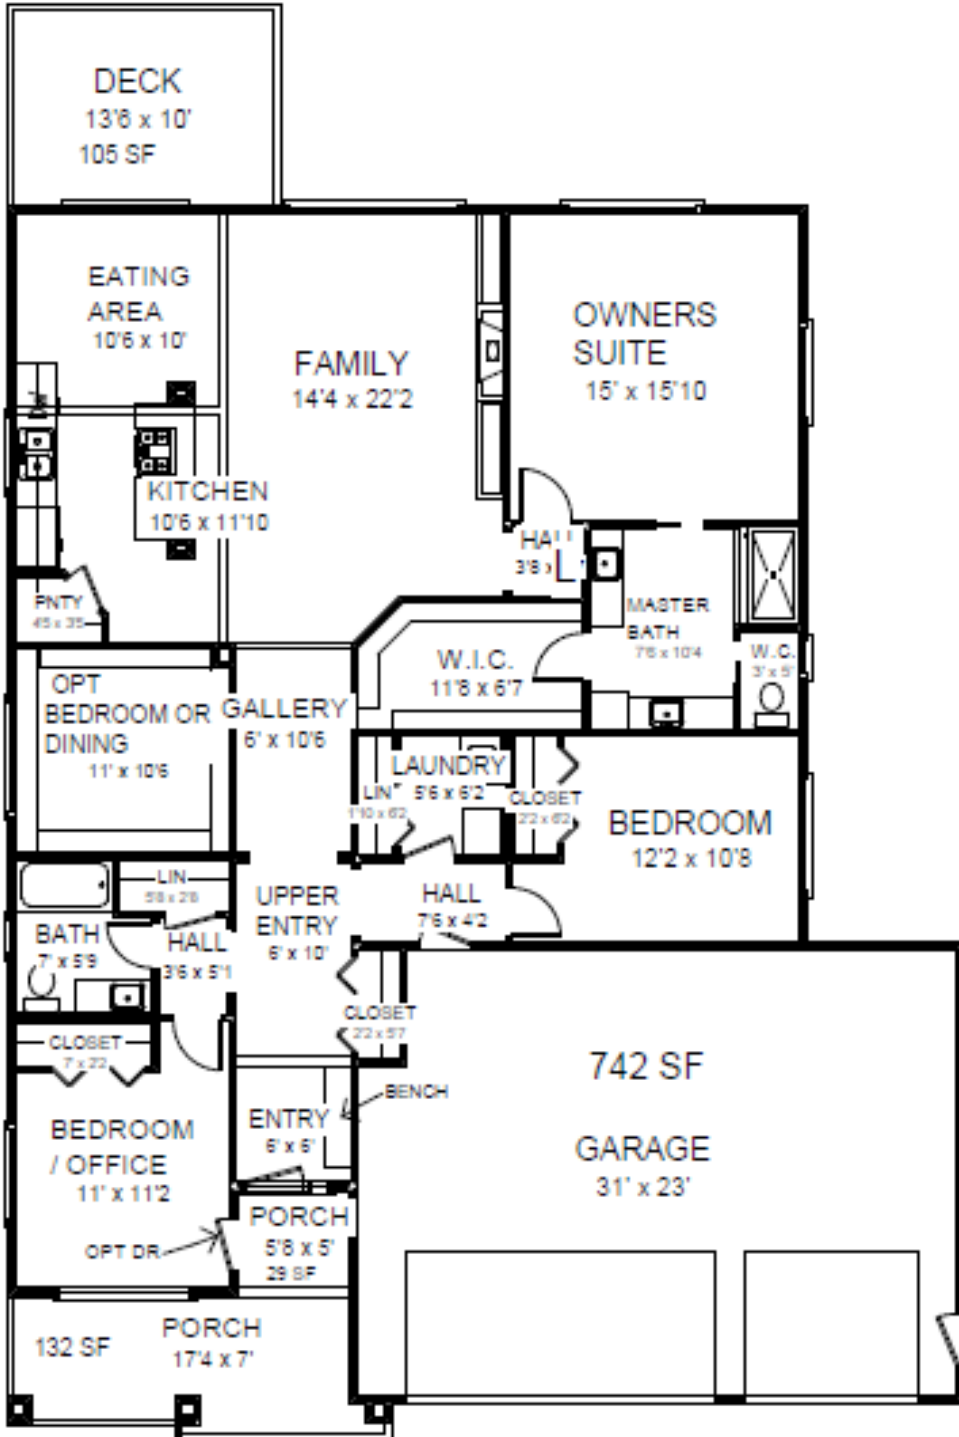

QUALITY SINCE 1977

EAGLE POINTE RANCH

PLAN - 55 LIVING AREA
 1902 sq ft