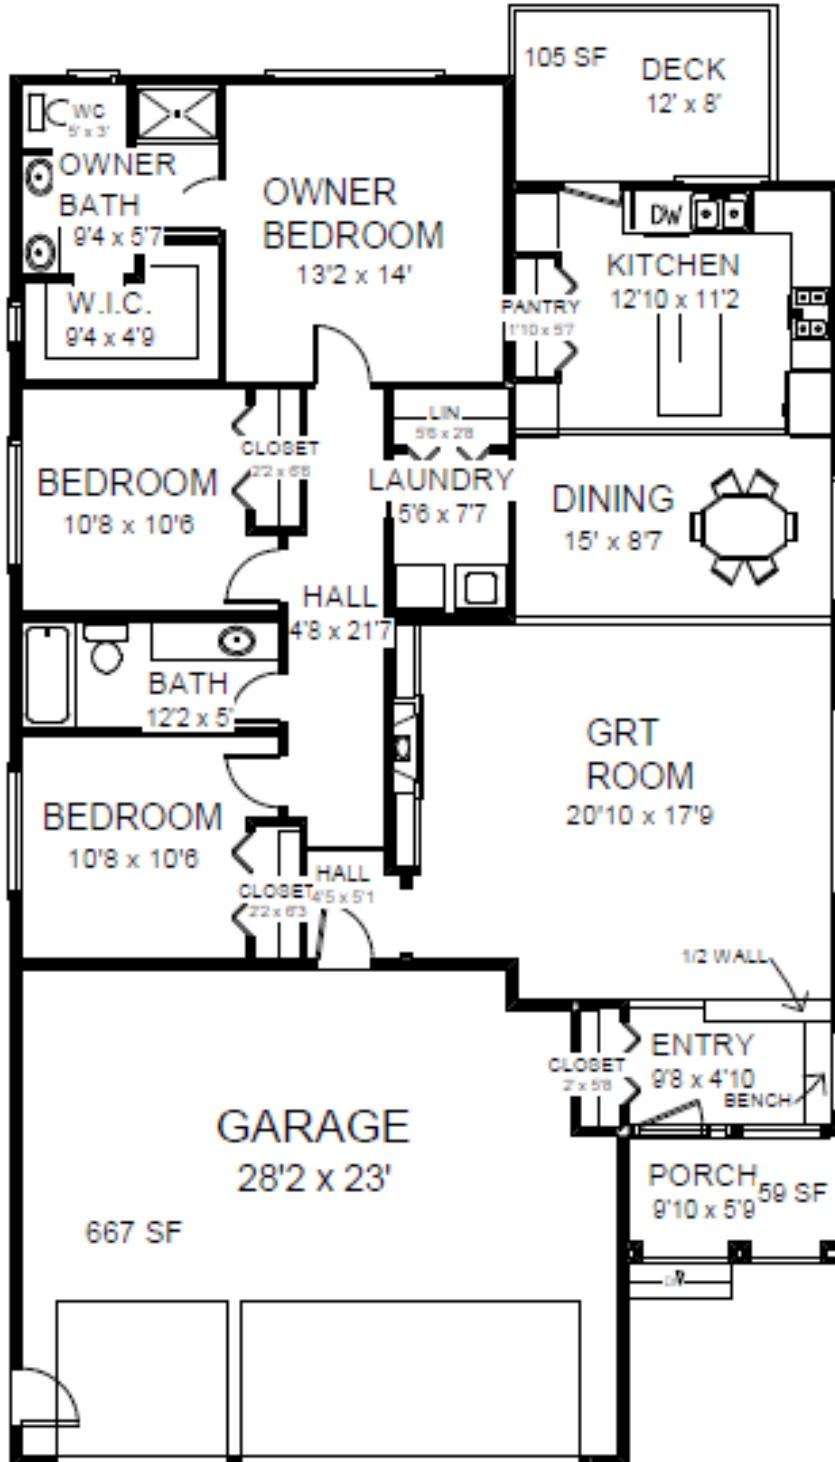

QUALITY SINCE 1977

LIVING AREA PLAN - 62
 1681 sq ft