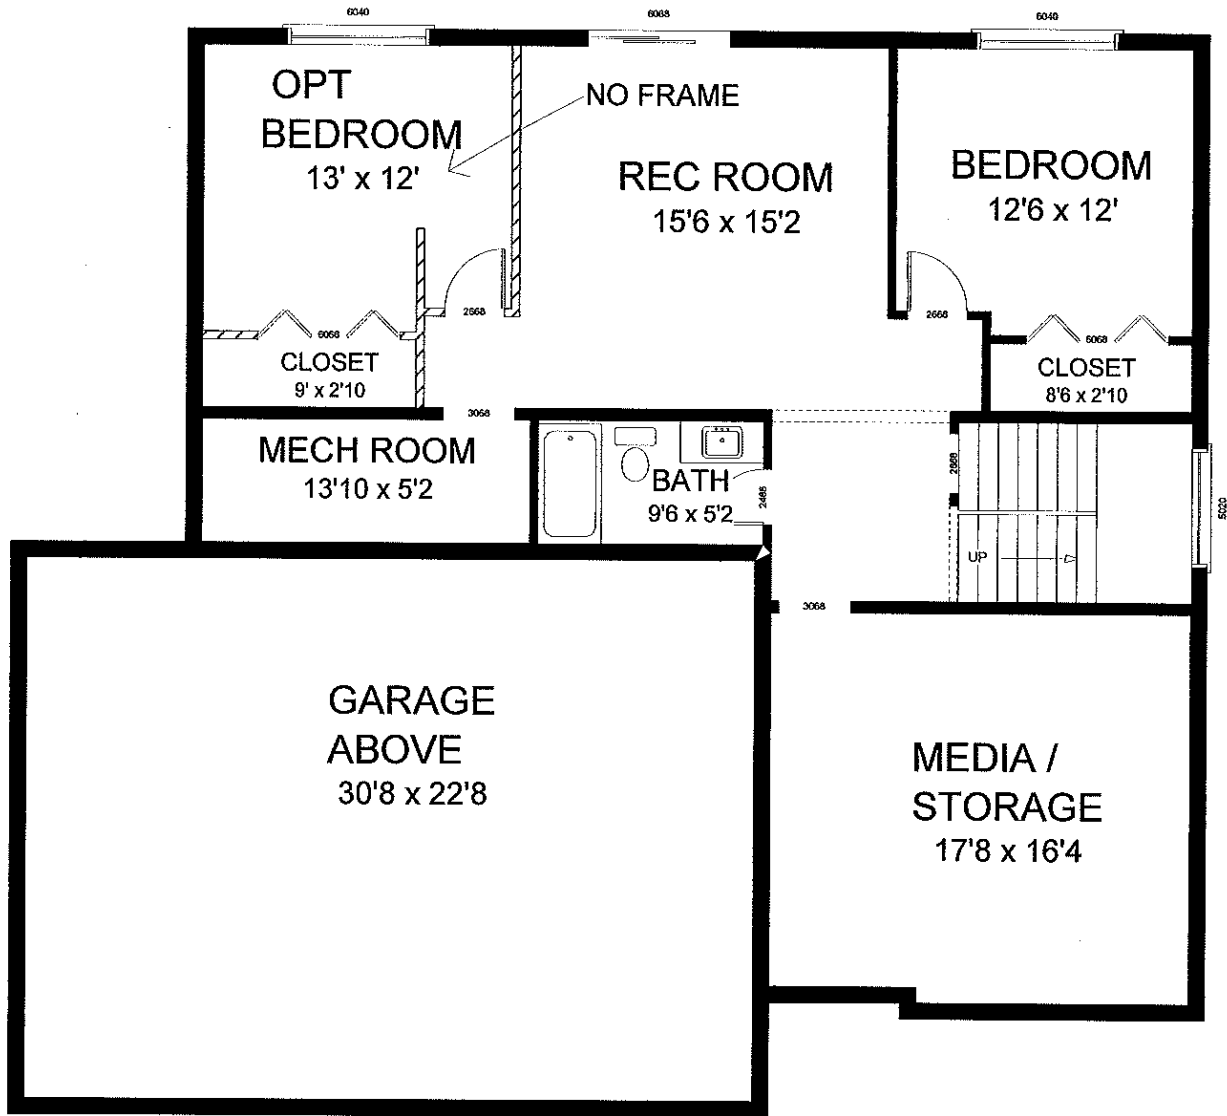

QUALITY SINCE 1977

**LIVING AREA**

1298 sq ft

**PLAN - 23**