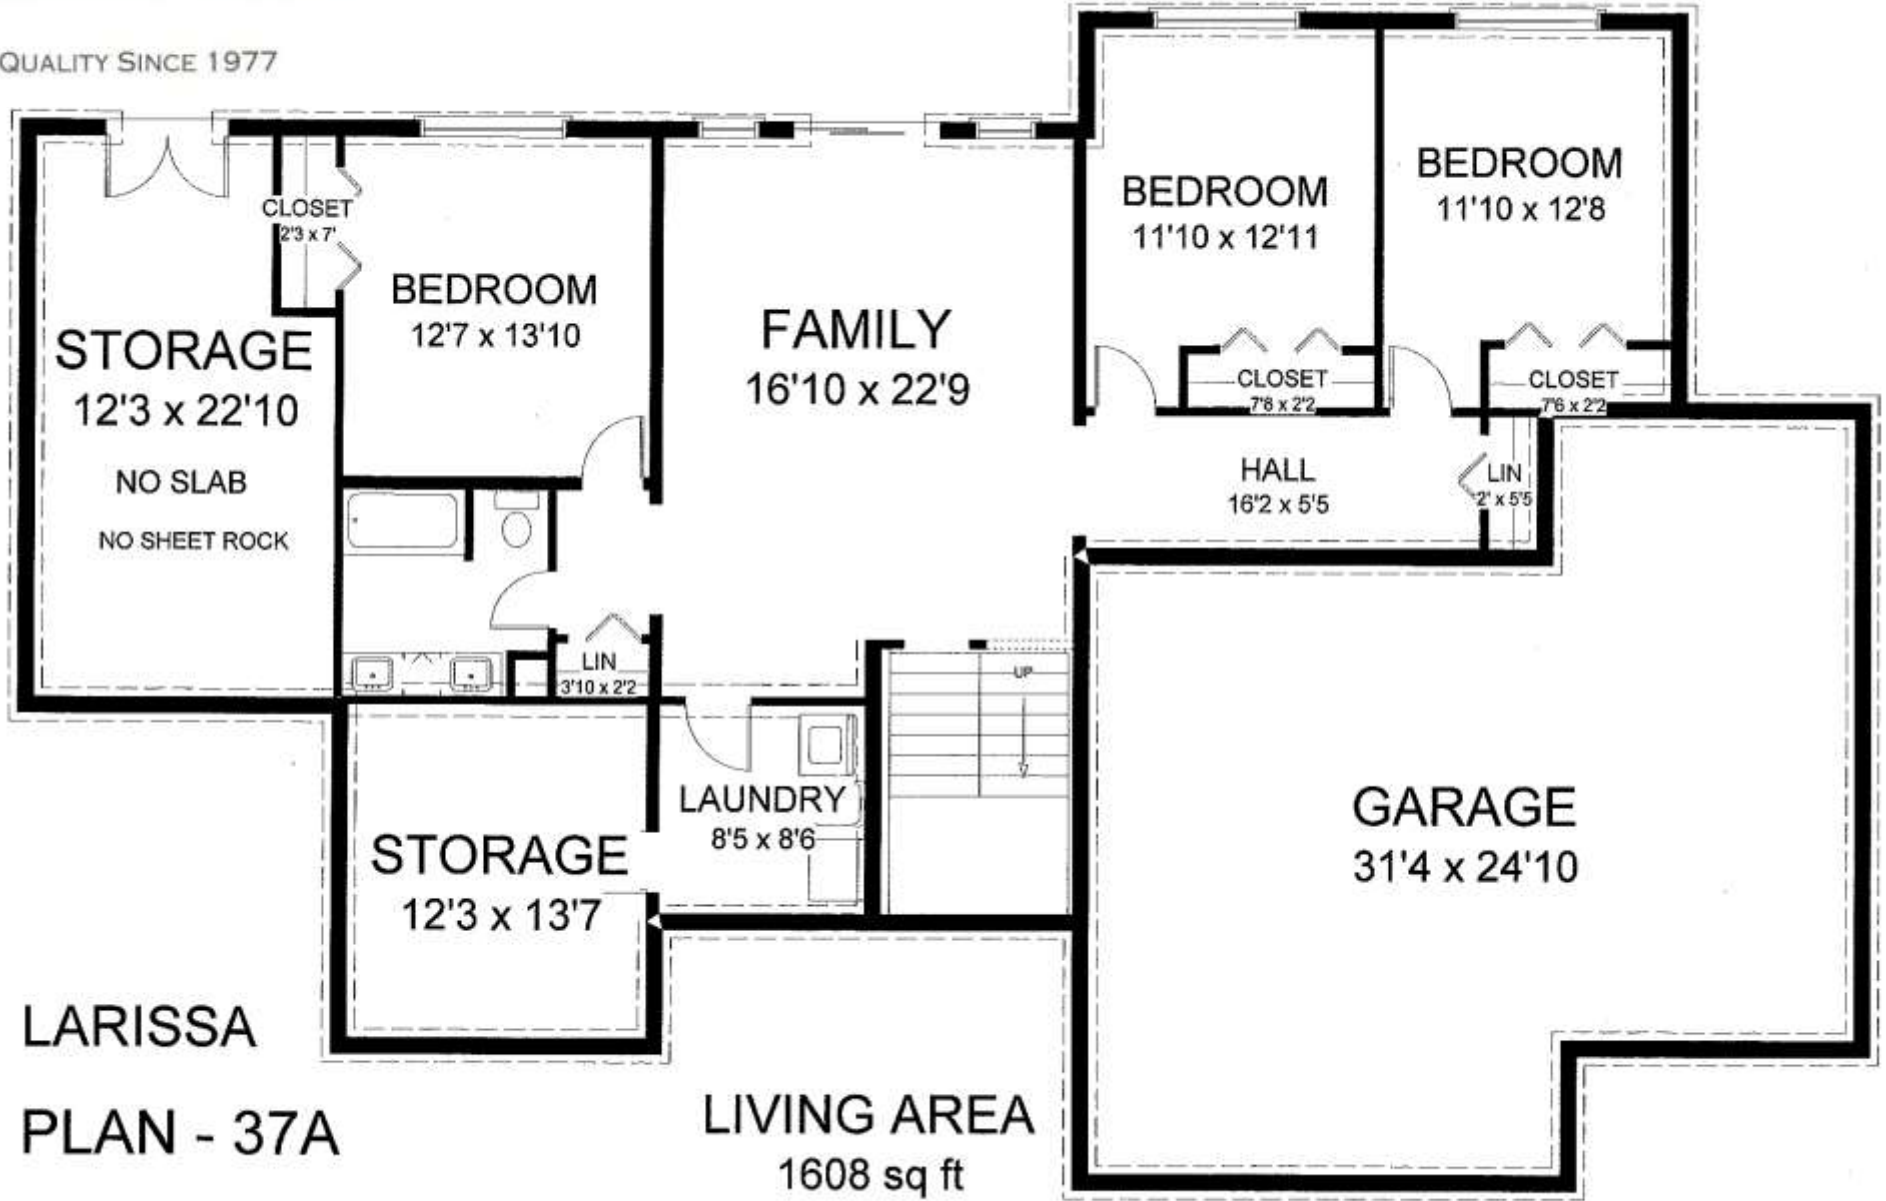

QUALITY SINCE 1977

LARISSA

PLAN - 37A

LIVING AREA
1608 sq ft

295 SF STORAGE