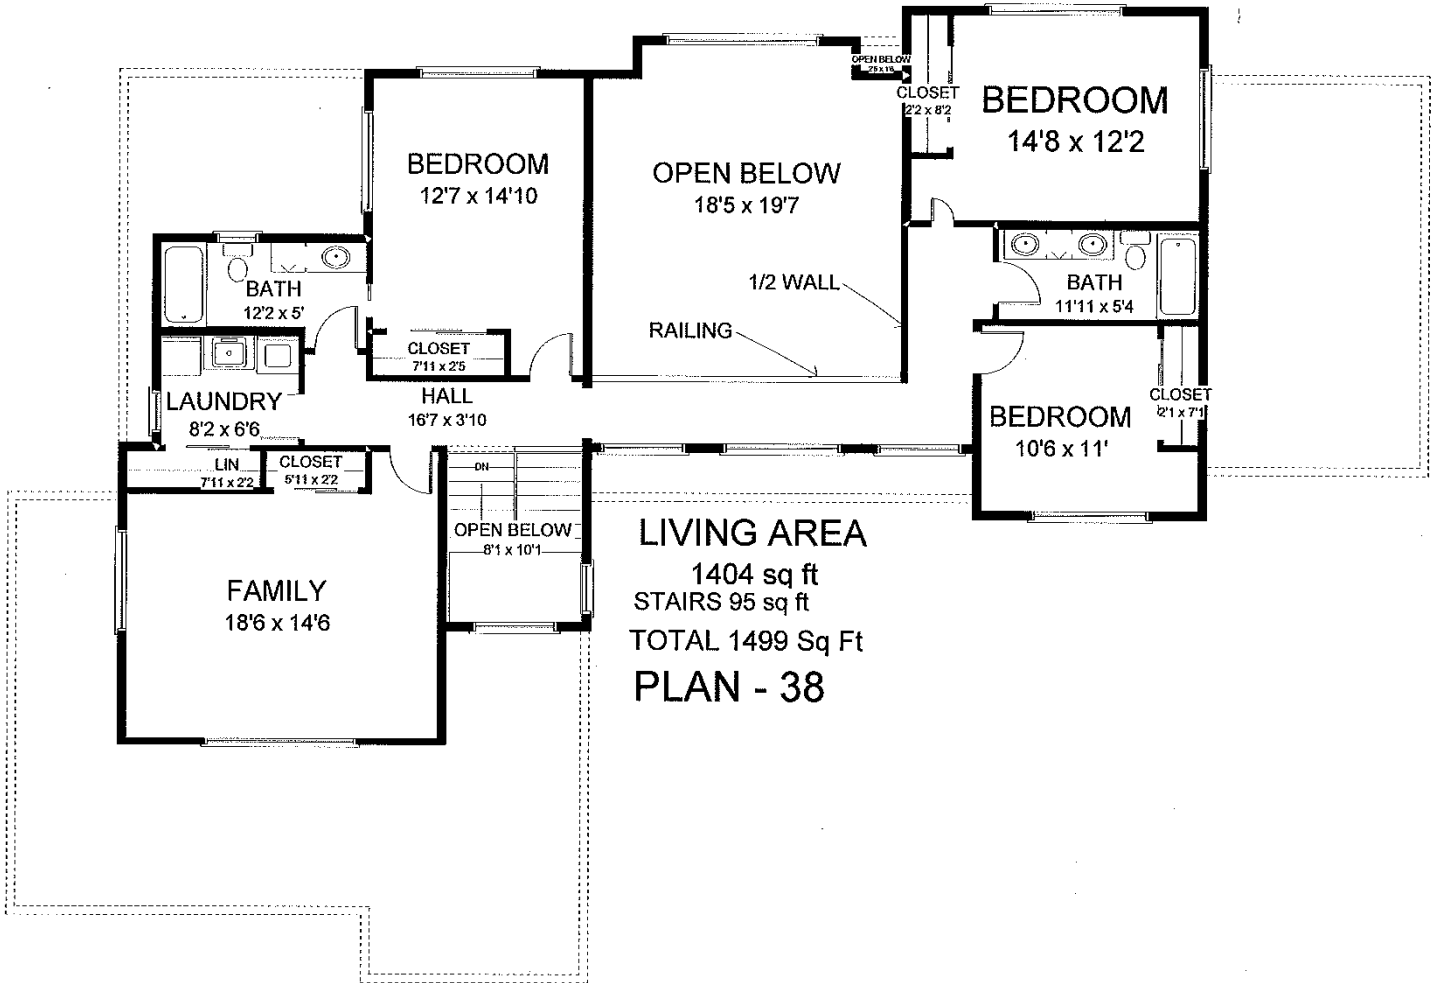

QUALITY SINCE 1977

**LIVING AREA**  
 1404 sq ft  
 STAIRS 95 sq ft  
 TOTAL 1499 Sq Ft  
**PLAN - 38**