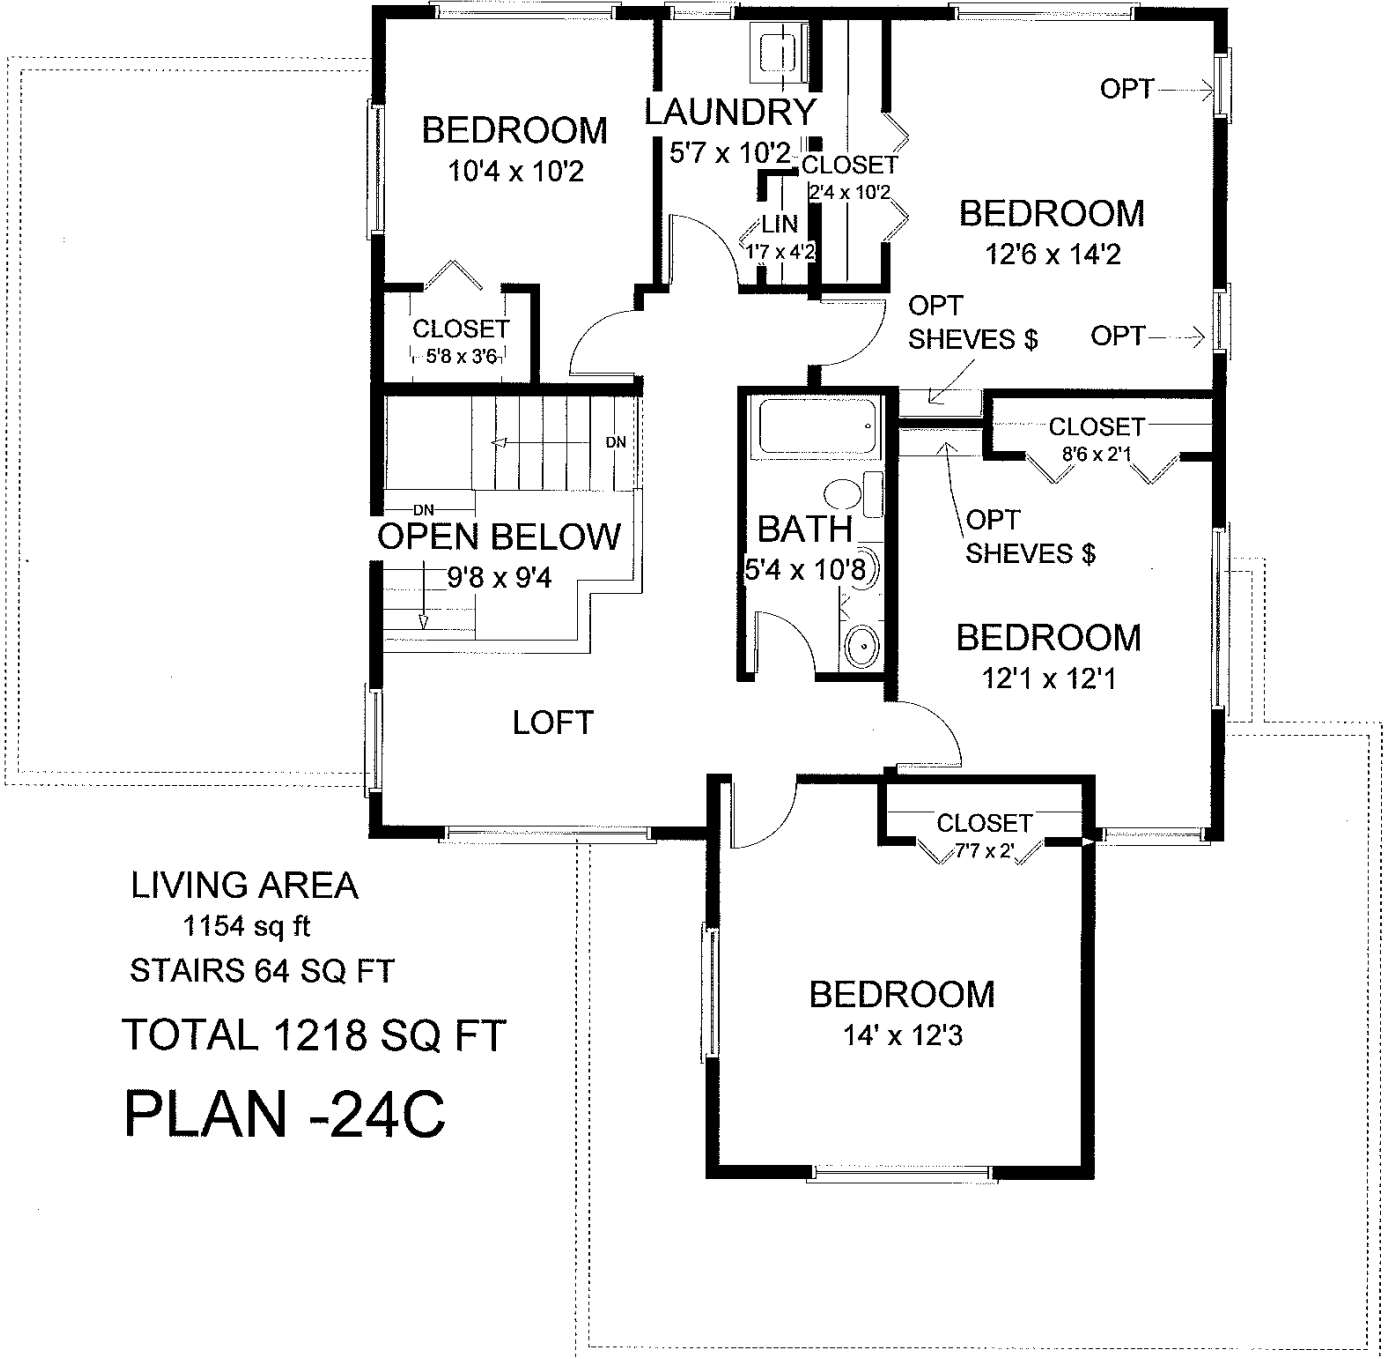

QUALITY SINCE 1977

LIVING AREA
 1154 sq ft
 STAIRS 64 SQ FT
 TOTAL 1218 SQ FT
PLAN -24C