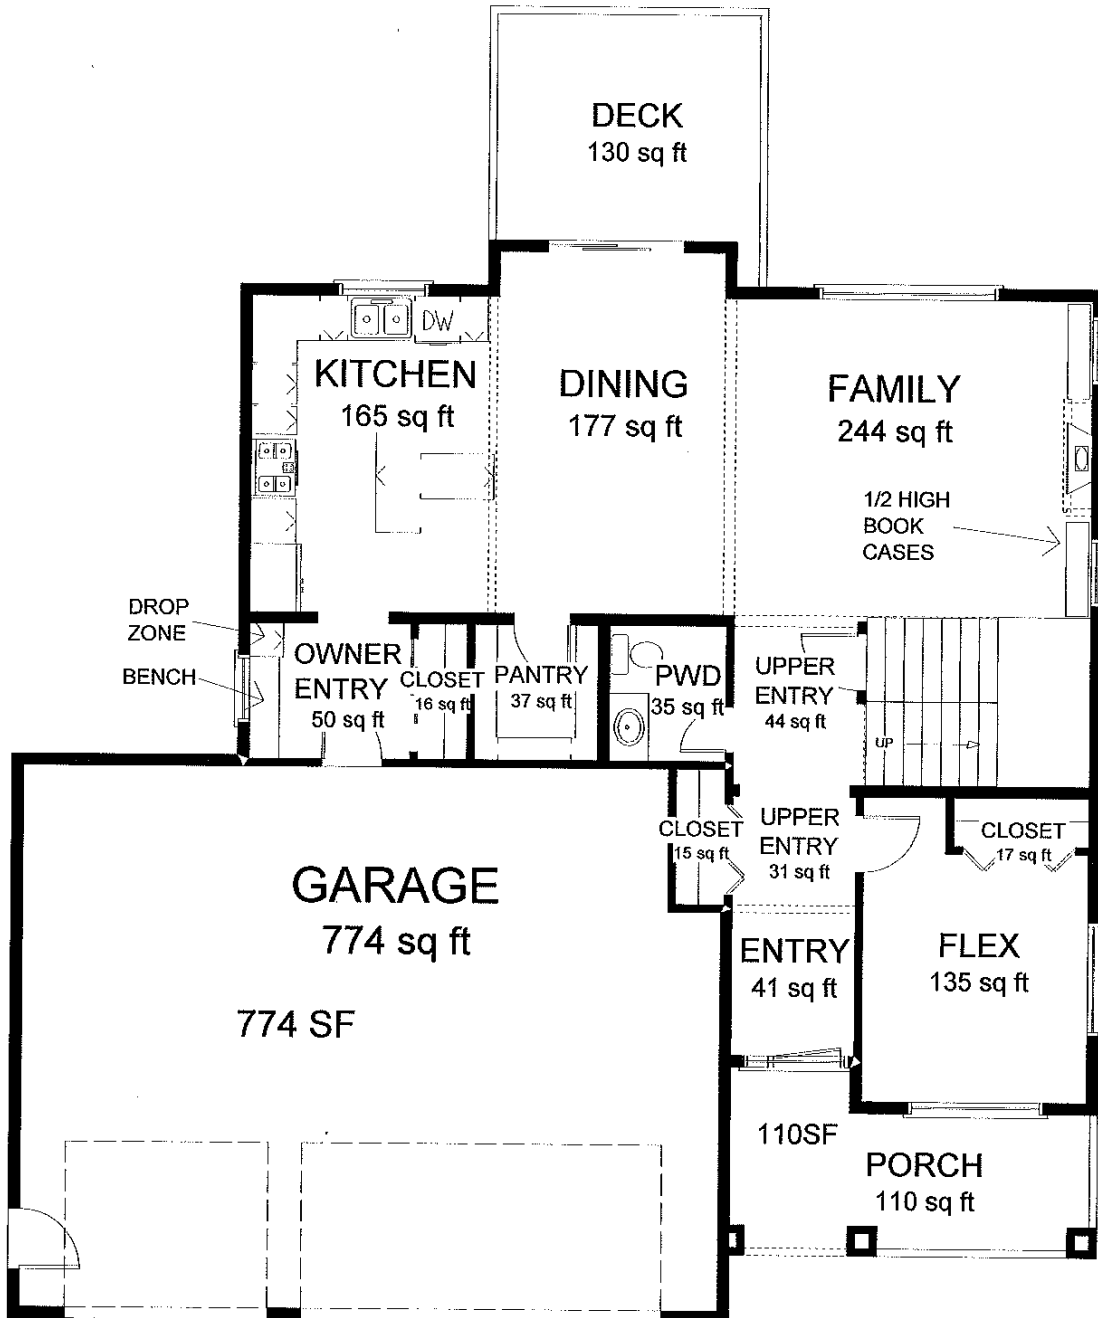

QUALITY SINCE 1977

**LIVING AREA**

1095 sq ft

SECOND FLR 1486 sq ft

TOTAL 2581 sq ft

**PLAN - 49 A MEMENTO**