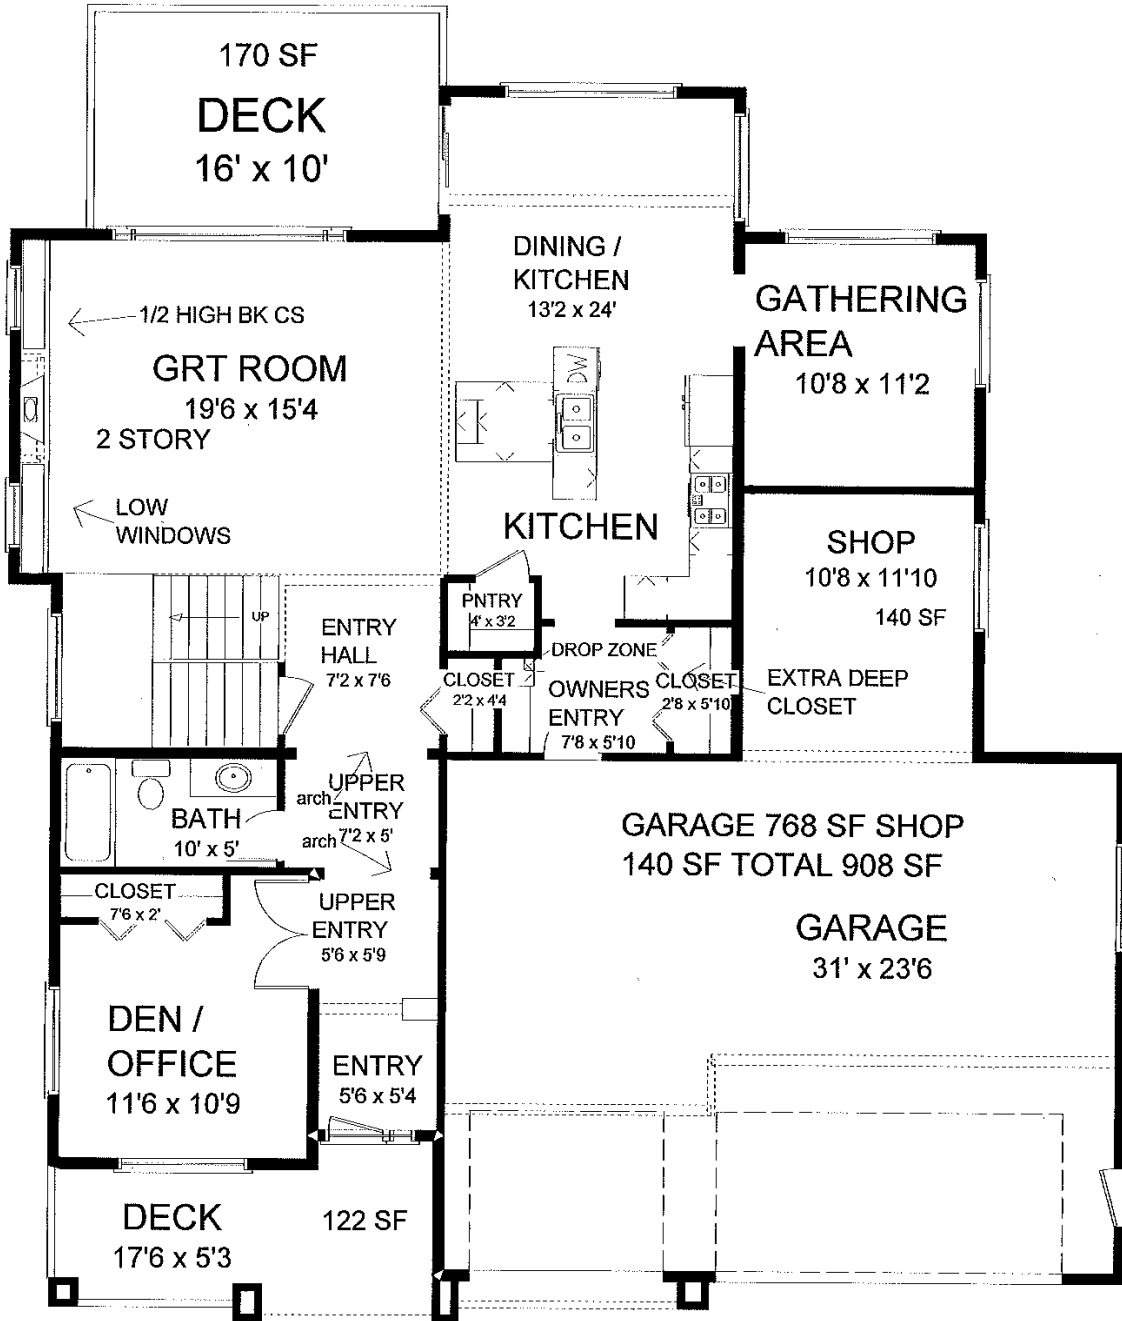

QUALITY SINCE 1977

LIVING AREA

1390 sq ft
 2ND 1460 sq ft

TOTAL 2850 SQ FT PLAN - 53LIGIA