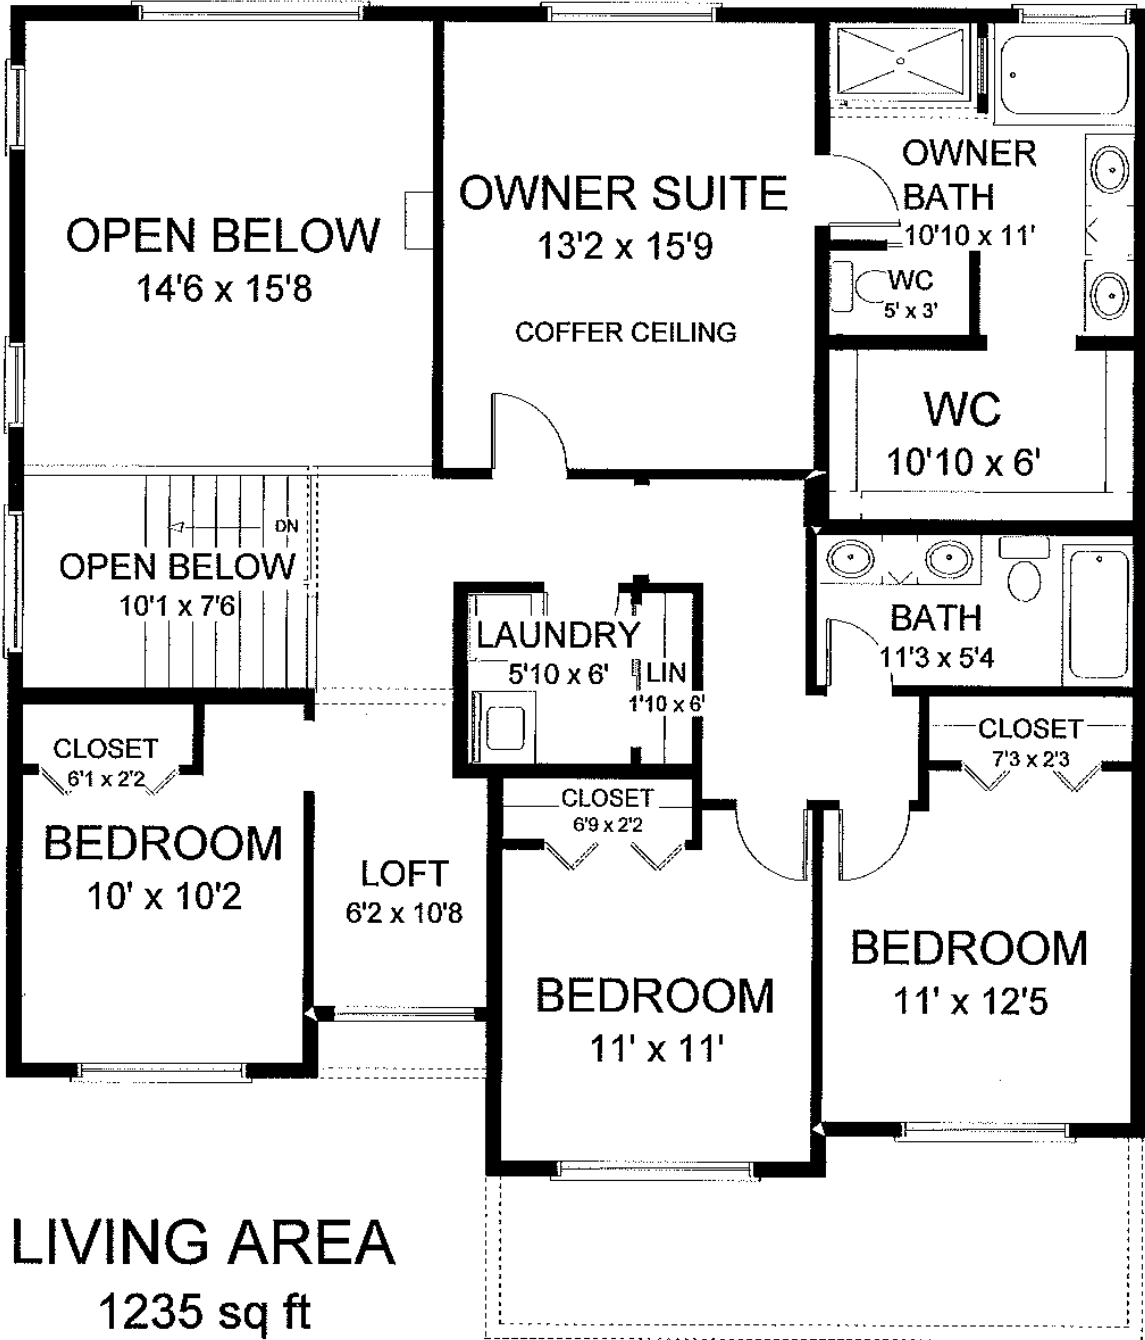

QUALITY SINCE 1977

LIVING AREA

1235 sq ft

STAIRS 85 SF

TOTAL 1320 SF

PLAN - 44