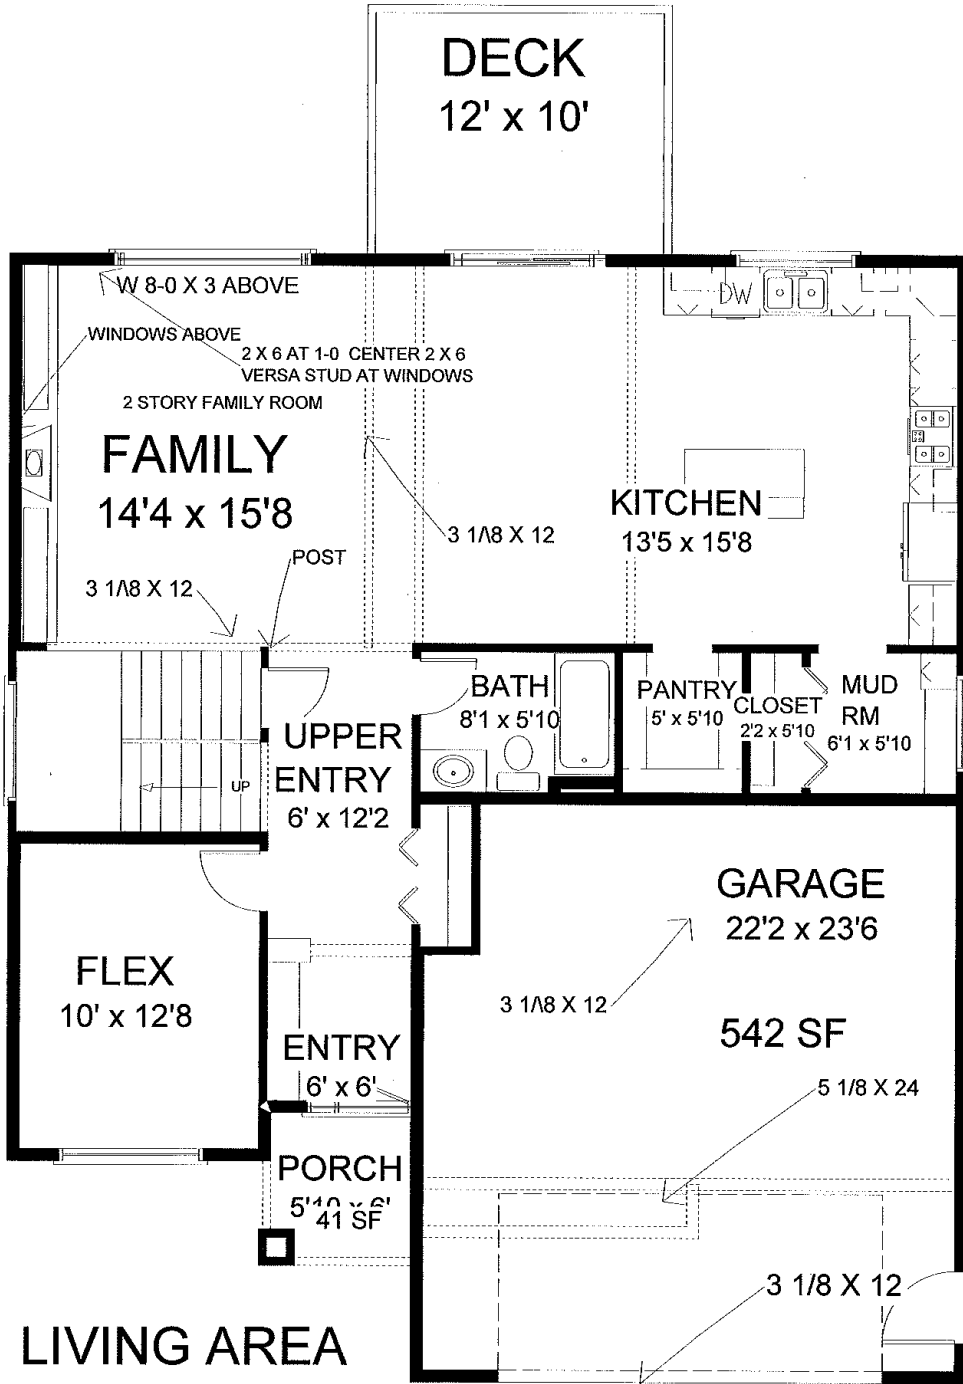

QUALITY SINCE 1977

**LIVING AREA**

1166 sq ft

2ND 1320 SF

TOTAL 2486SF

**PLAN - 44**